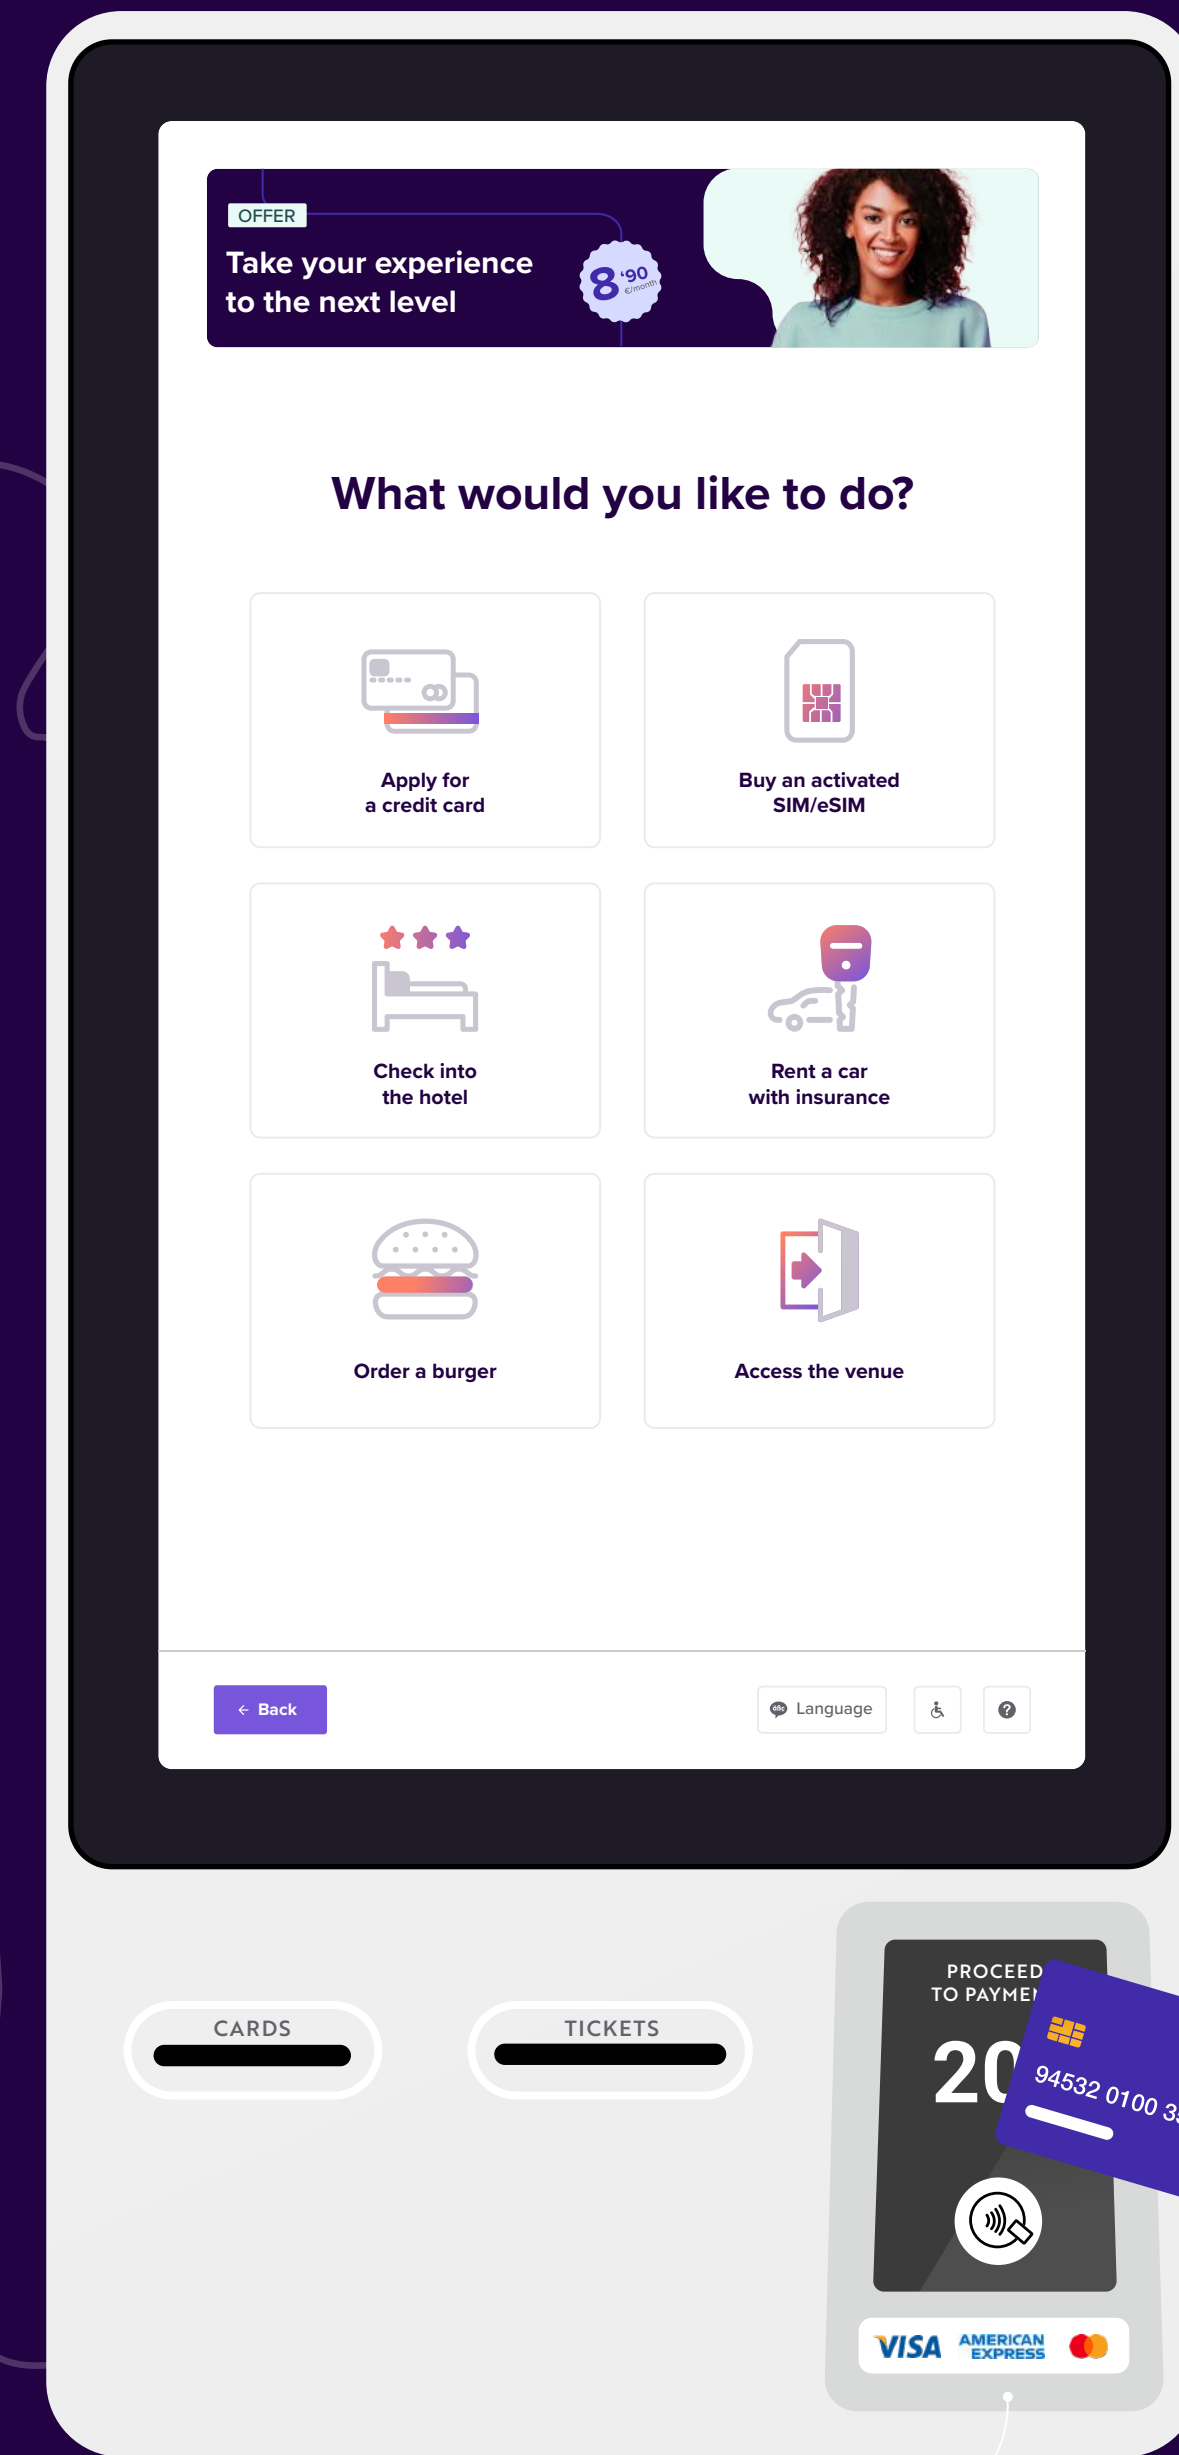

The first all-in-one interactive terminal

Everything you need to perform any operation: sales, activation, registration, access, orders, payments, or product dispatch.
A perfect, simple, and completely secure experience.

Compatibility with all types of supports and locations

Card dispenser

- SIM card
- Credit card
- Transport card
- University IDs
- Movie ticket
- Hotel room nfc key

Activation, receipt, or order **ticket printer**